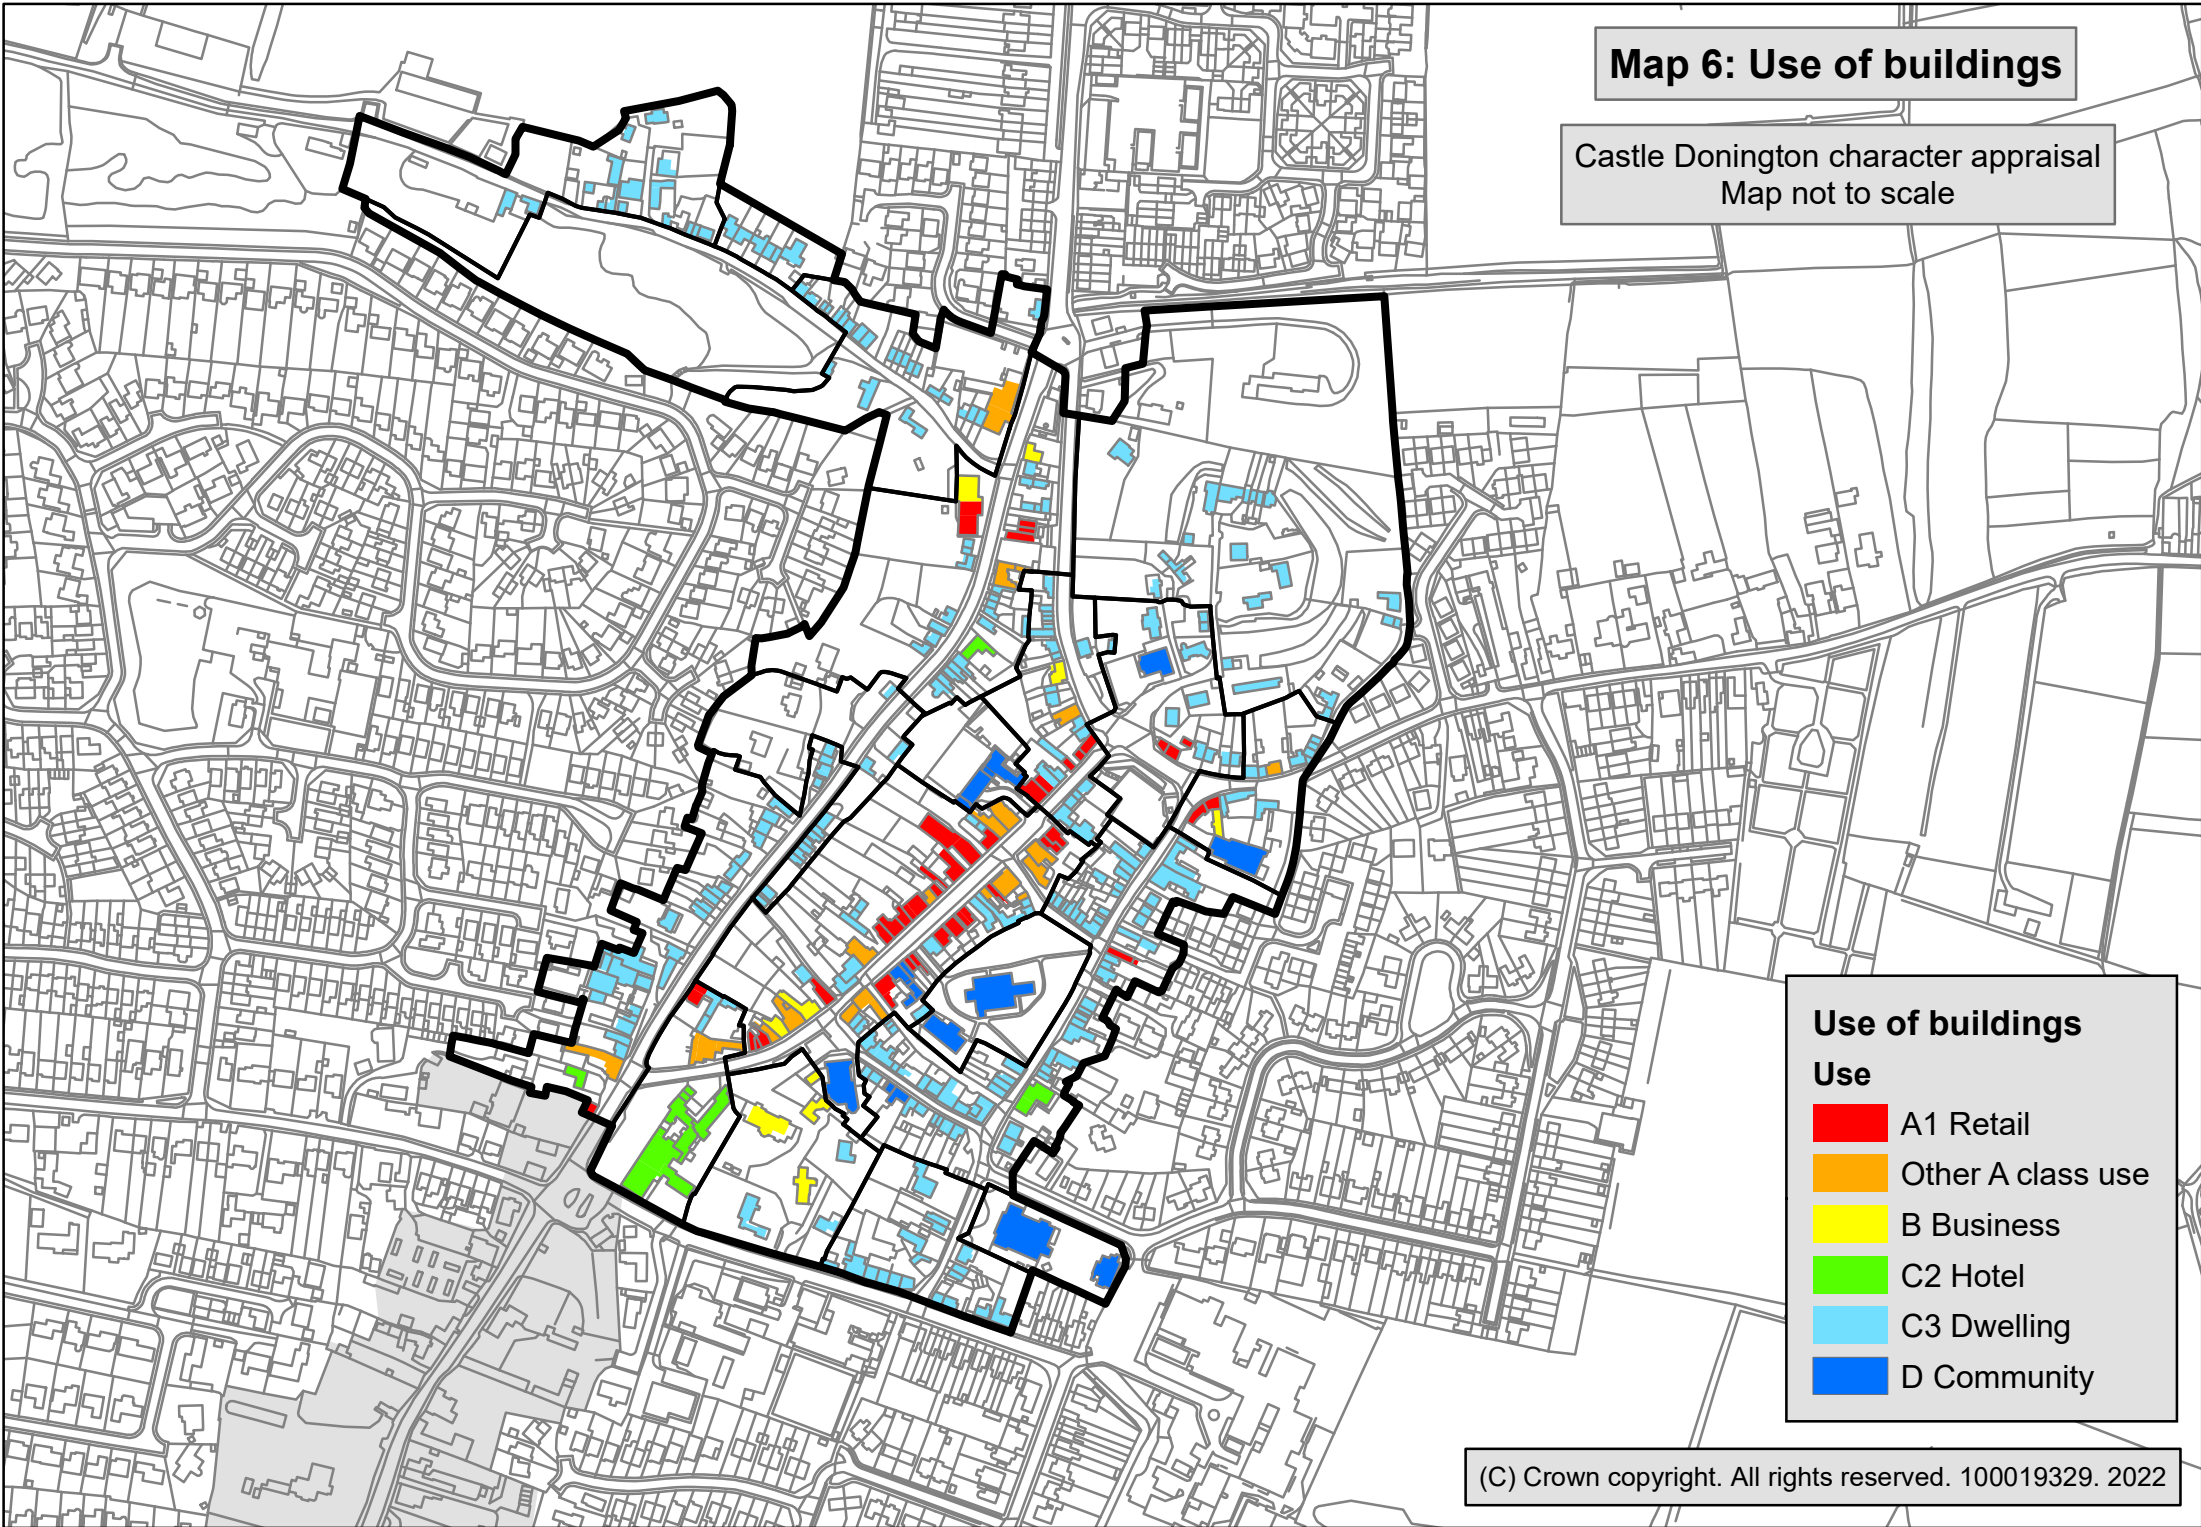

Map 6: Use of buildings

Castle Donington character appraisal
Map not to scale

Use of buildings

Use

- A1 Retail
- Other A class use
- B Business
- C2 Hotel
- C3 Dwelling
- D Community

Map 7: Indicative heights

Castle Donington character appraisal
Map not to scale

Indicative heights

Height

- 1 storey
- 1.5 storeys
- 2 storeys
- 2.5 storeys
- 3 storeys
- Unidentified

Map 8: Walling materials

Castle Donington character appraisal
Map not to scale