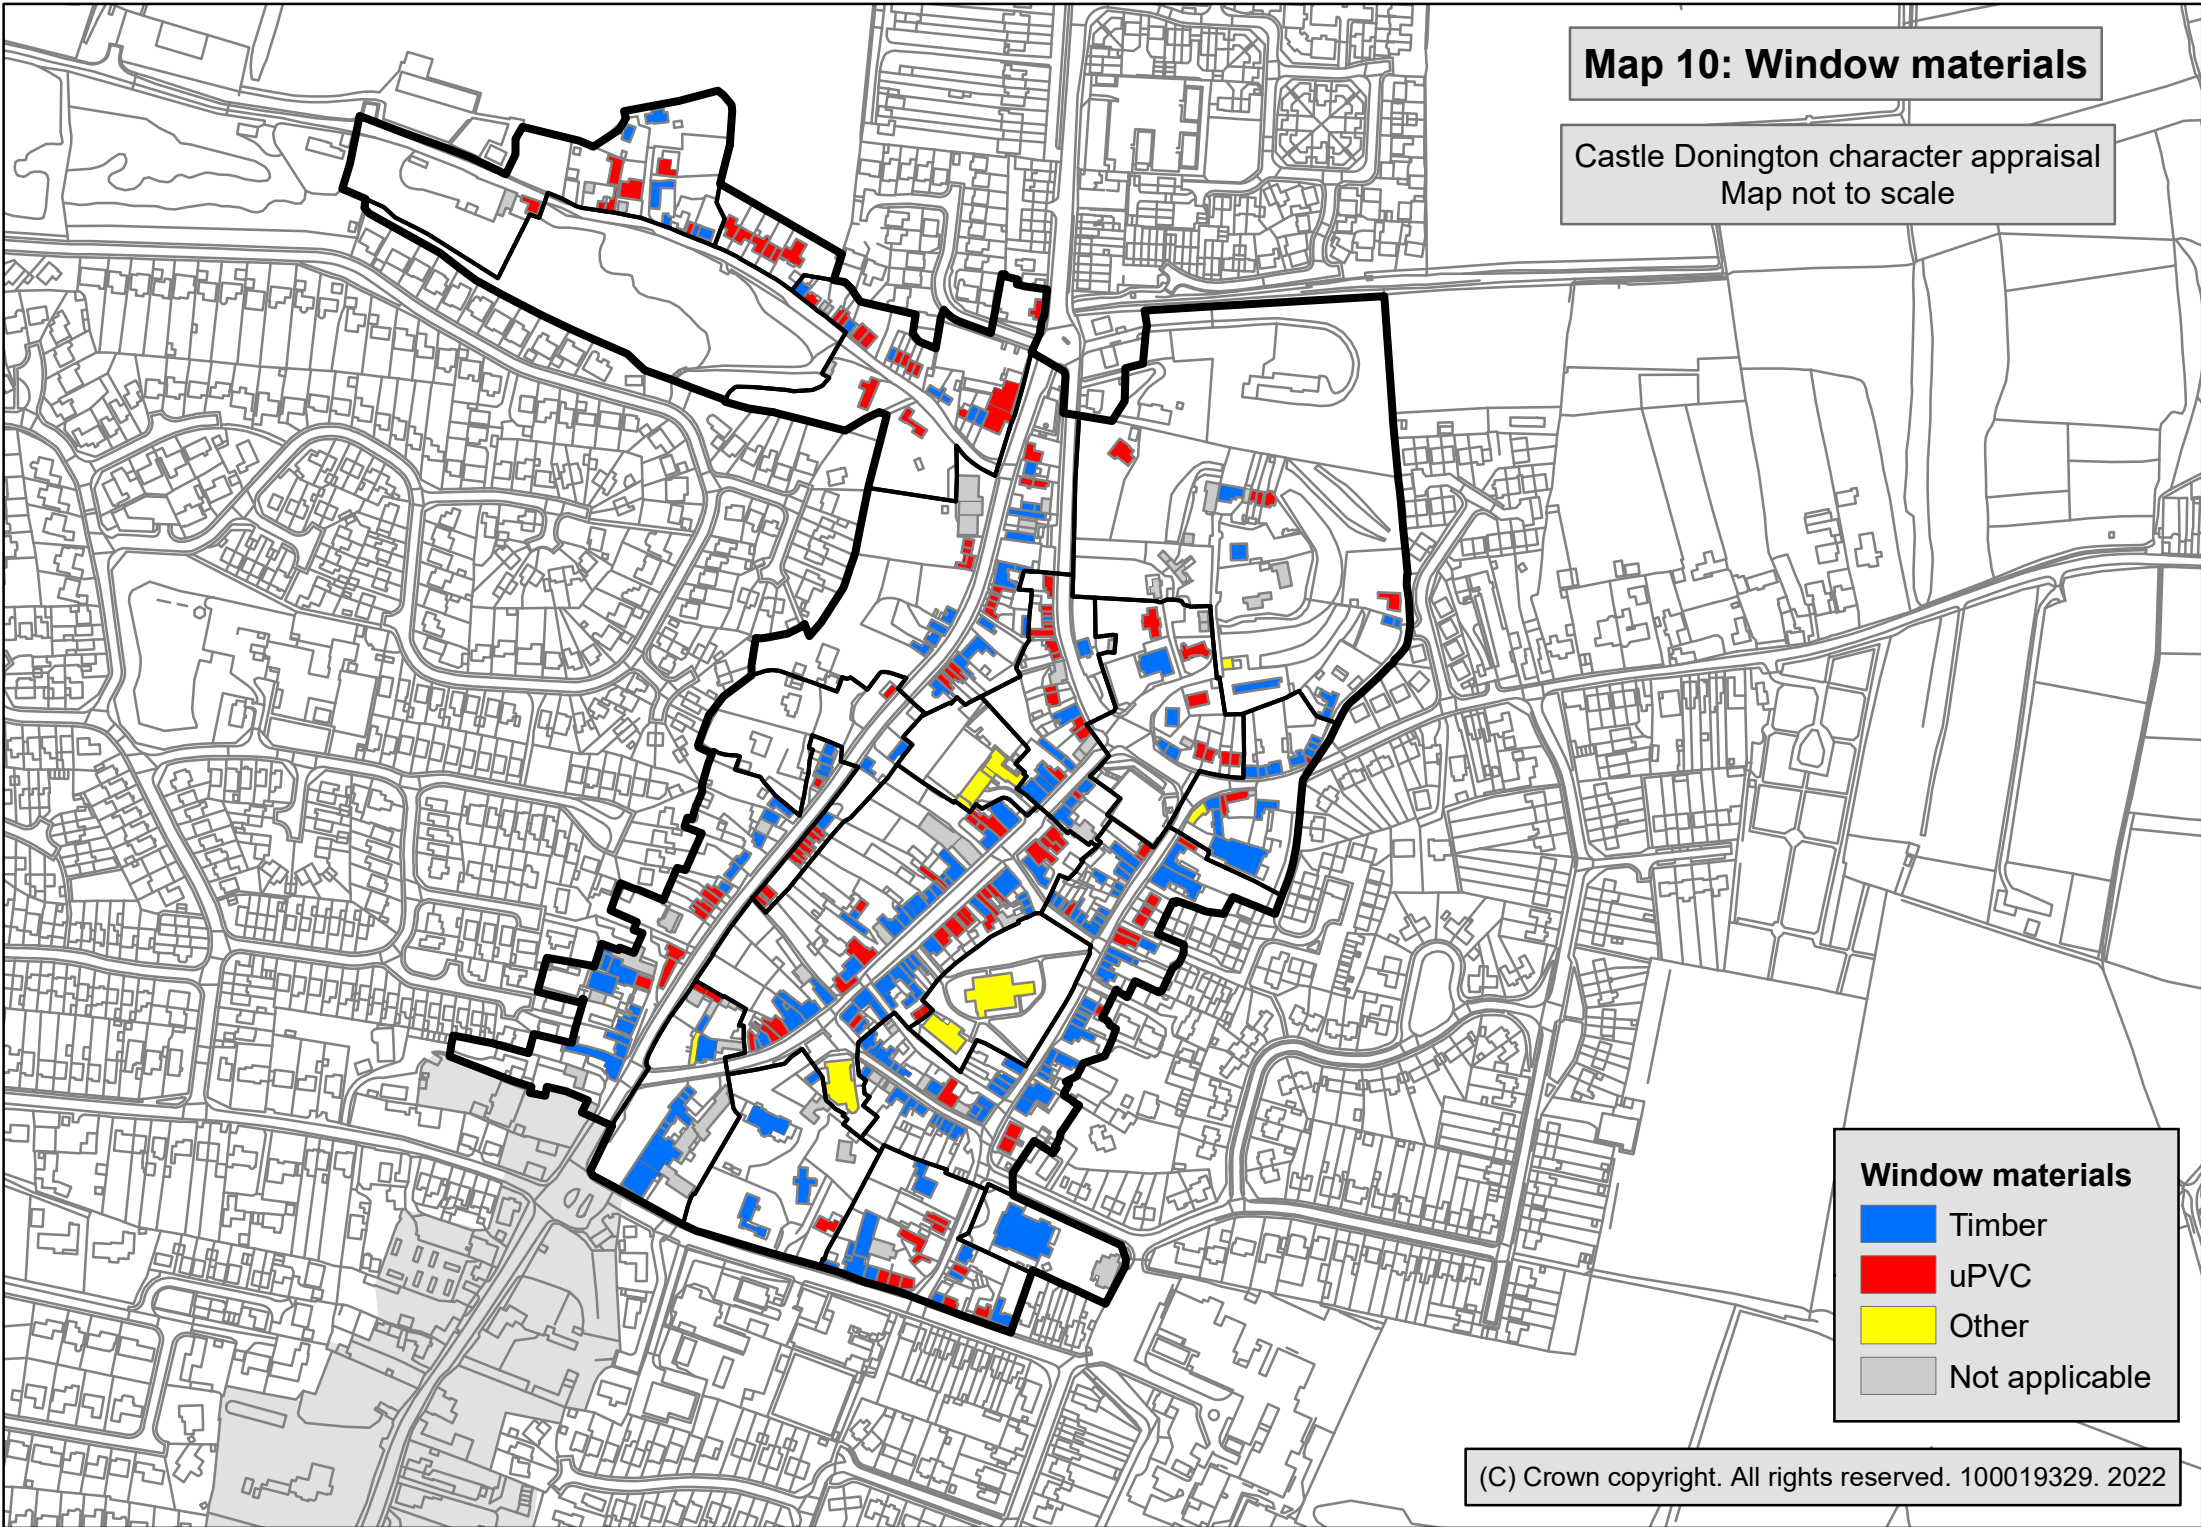

Map 10: Window materials

Castle Donington character appraisal
Map not to scale

Window materials

- Timber
- uPVC
- Other
- Not applicable