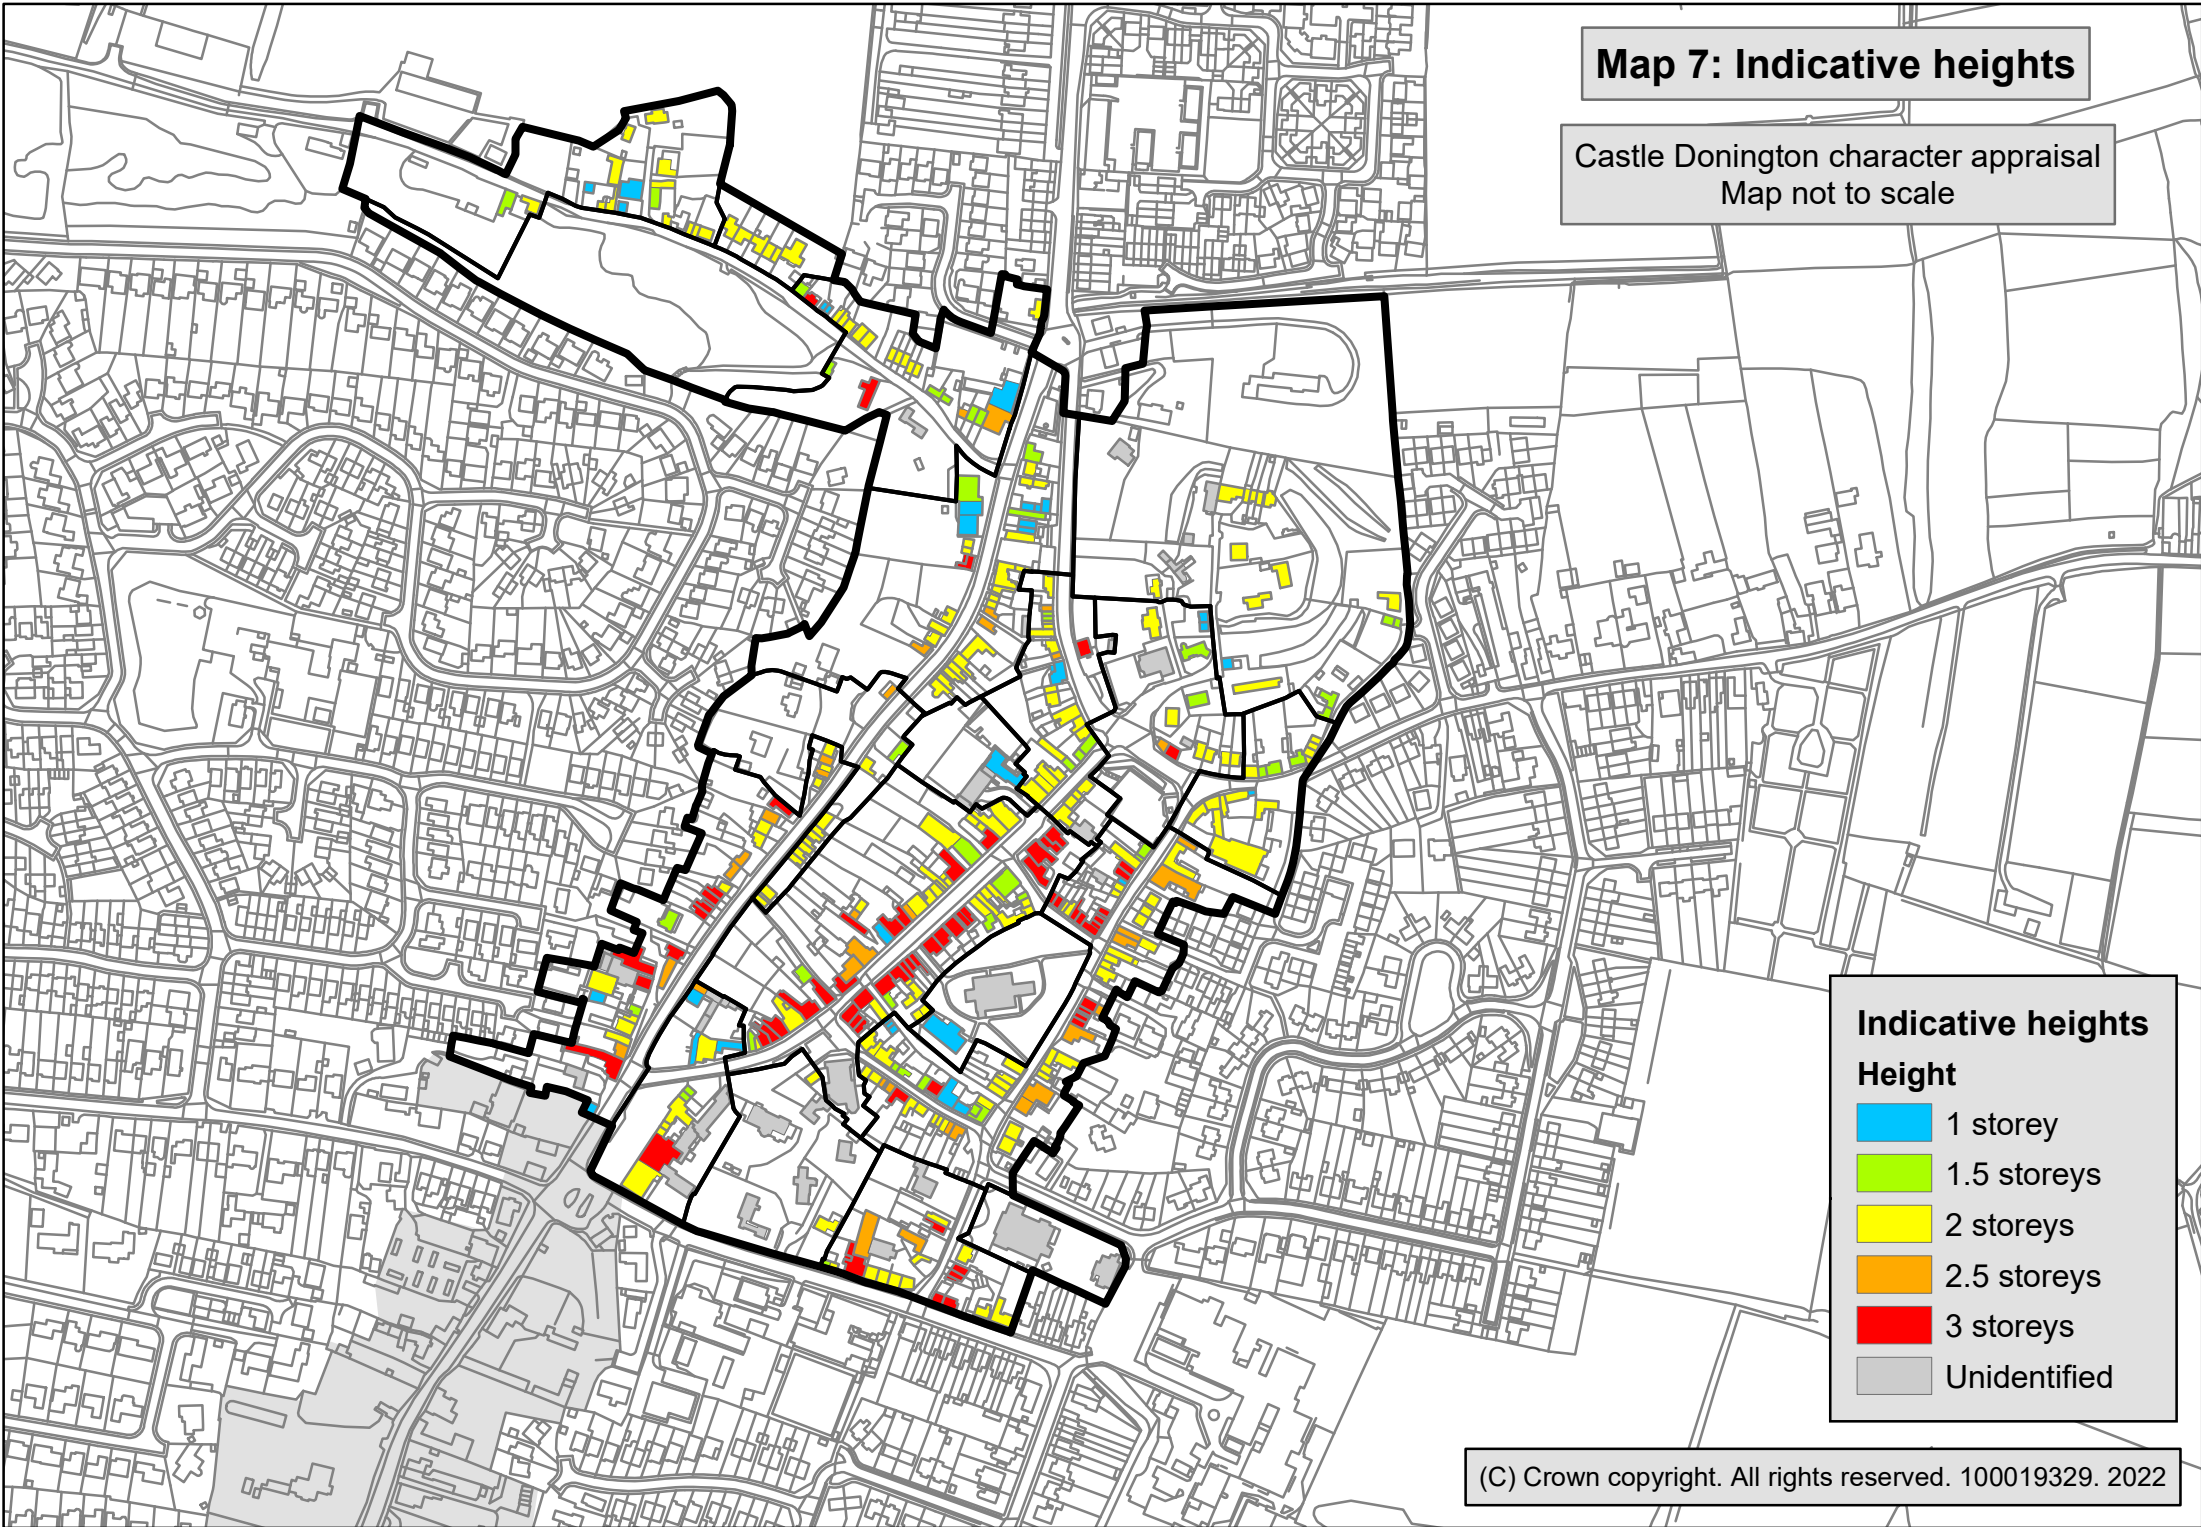

Map 6: Use of buildings

Castle Donington character appraisal
Map not to scale

Use of buildings

Use

- A1 Retail
- Other A class use
- B Business
- C2 Hotel
- C3 Dwelling
- D Community

Map 7: Indicative heights

Castle Donington character appraisal
Map not to scale

Indicative heights

Height

- 1 storey
- 1.5 storeys
- 2 storeys
- 2.5 storeys
- 3 storeys
- Unidentified

Map 8: Walling materials

Castle Donington character appraisal
Map not to scale

Walling materials

Wall

- Red brick
- Painted brick
- Render
- Half render
- Stone
- Non traditional

Map 9: Roofing materials

Castle Donington character appraisal
Map not to scale

Roofing materials

Roof

- Plain tile
- Slate
- Pantile
- Non traditional
- Unidentified

Map 10: Window materials

Castle Donington character appraisal
Map not to scale

Window materials

- Timber
- uPVC
- Other
- Not applicable

Map 11: Development opportunities

Castle Donington character appraisal
Map not to scale