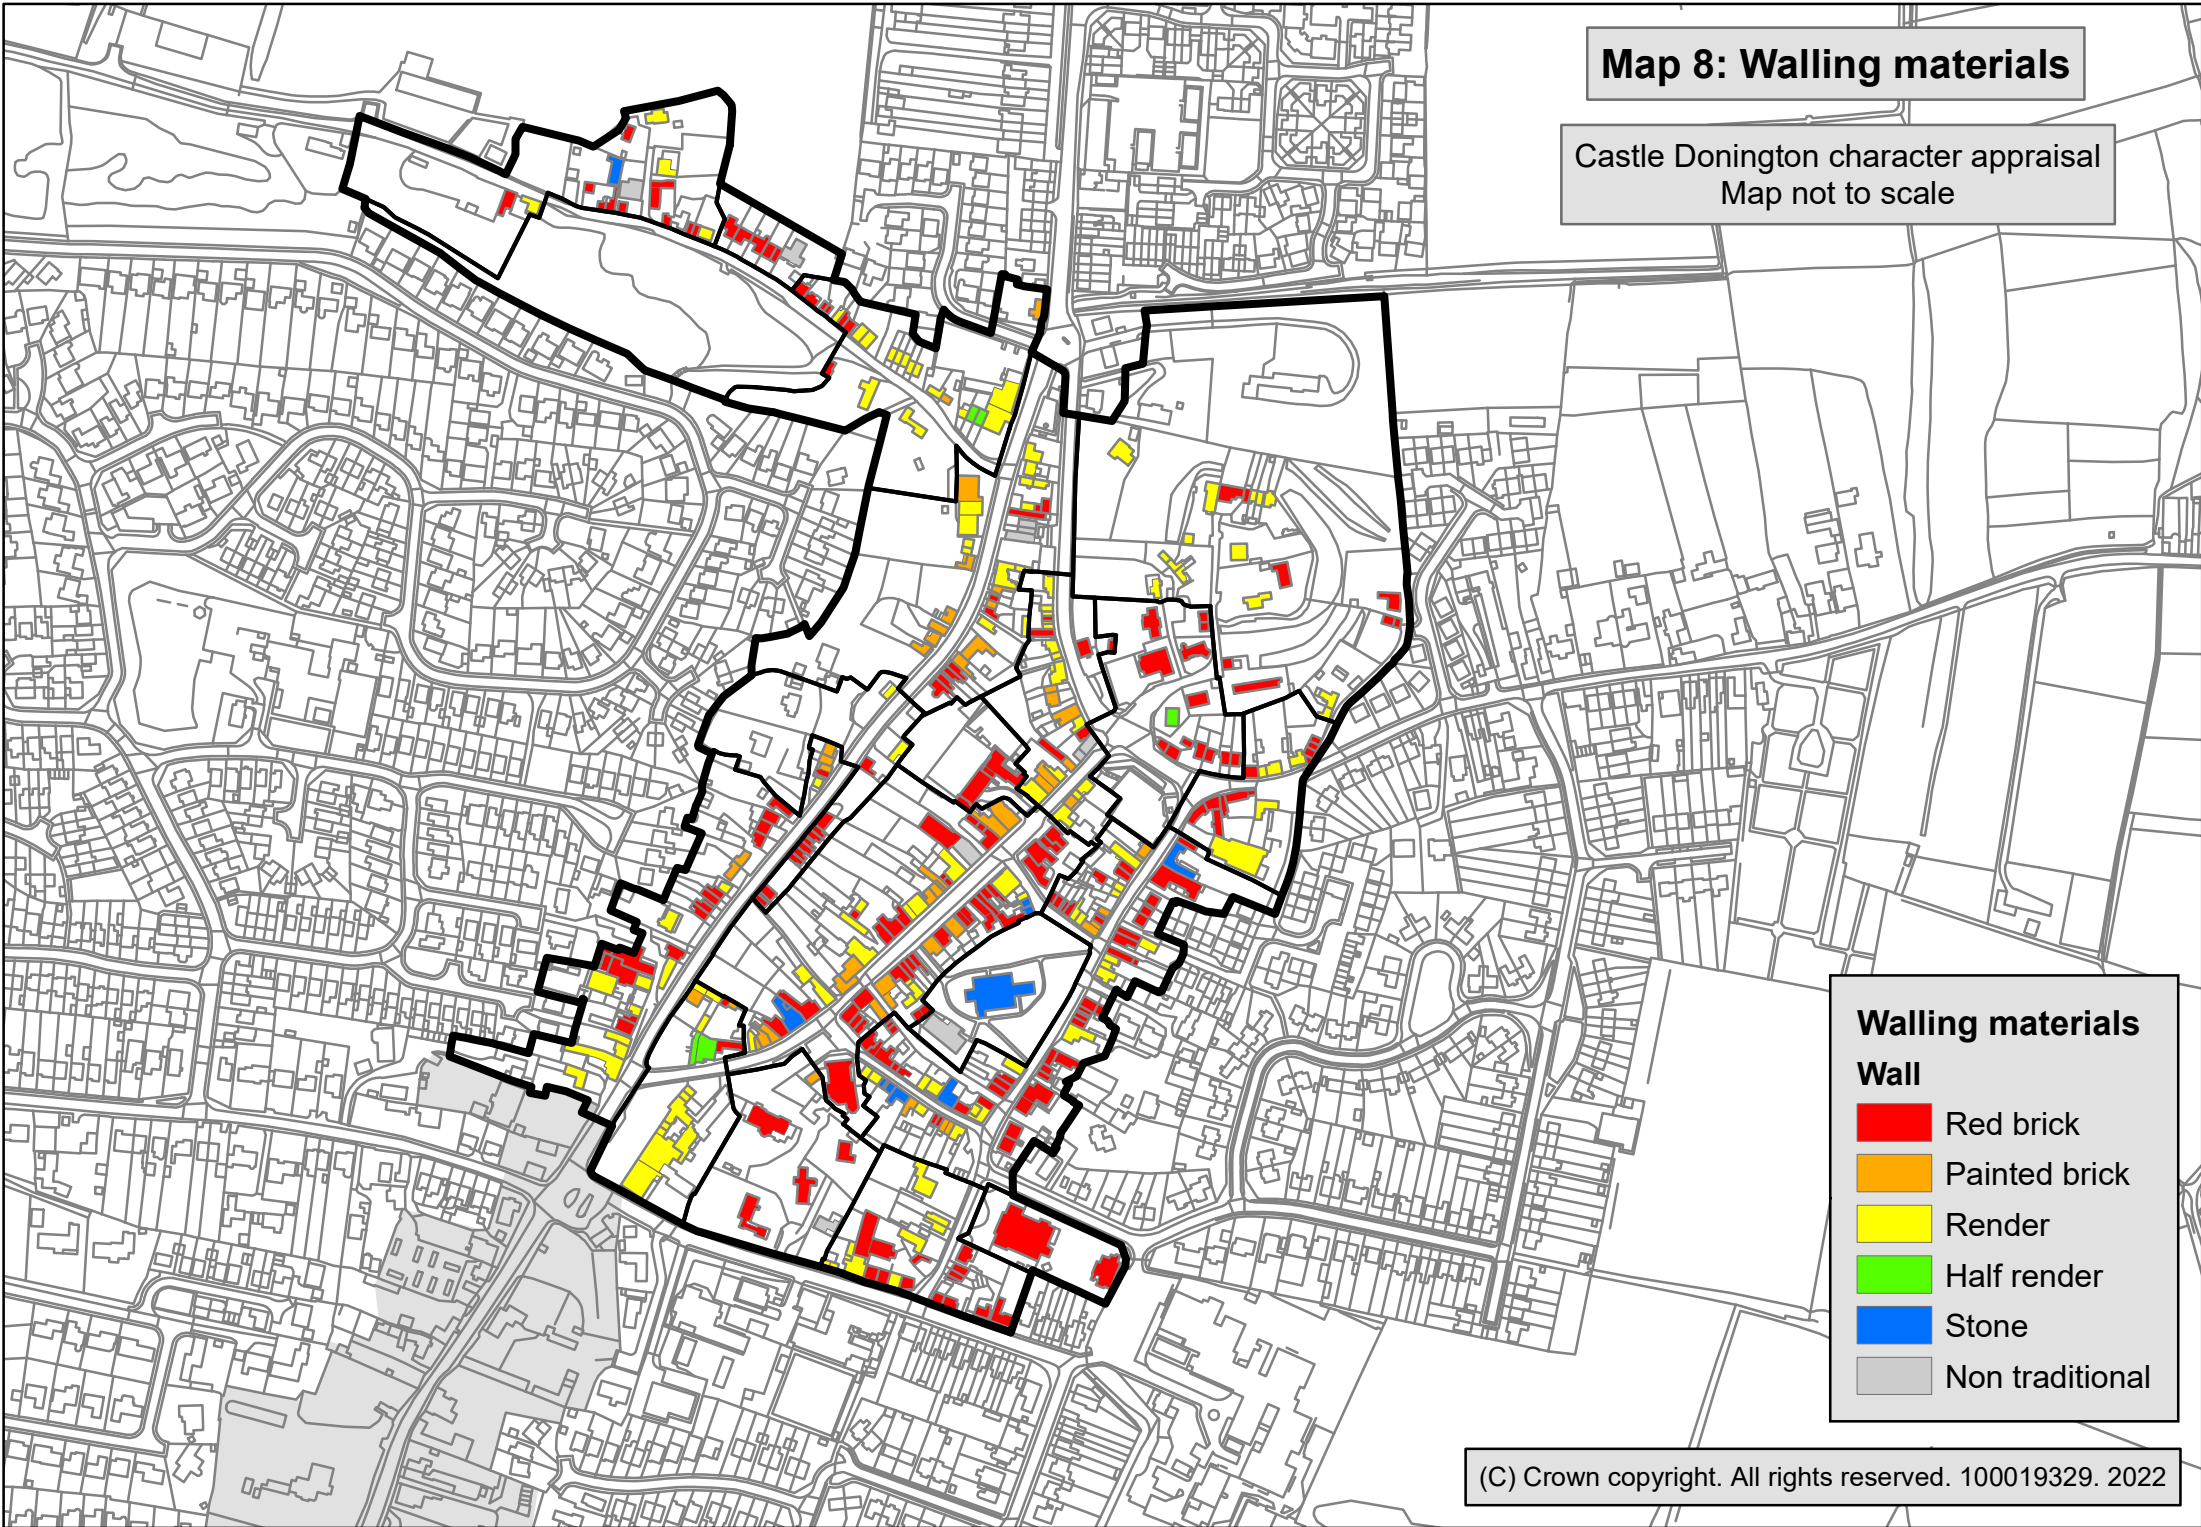

Map 6: Use of buildings

Castle Donington character appraisal
Map not to scale

Use of buildings

Use

- A1 Retail
- Other A class use
- B Business
- C2 Hotel
- C3 Dwelling
- D Community

Map 7: Indicative heights

Castle Donington character appraisal
Map not to scale

Indicative heights

Height

- 1 storey
- 1.5 storeys
- 2 storeys
- 2.5 storeys
- 3 storeys
- Unidentified

Map 8: Walling materials

Castle Donington character appraisal
Map not to scale